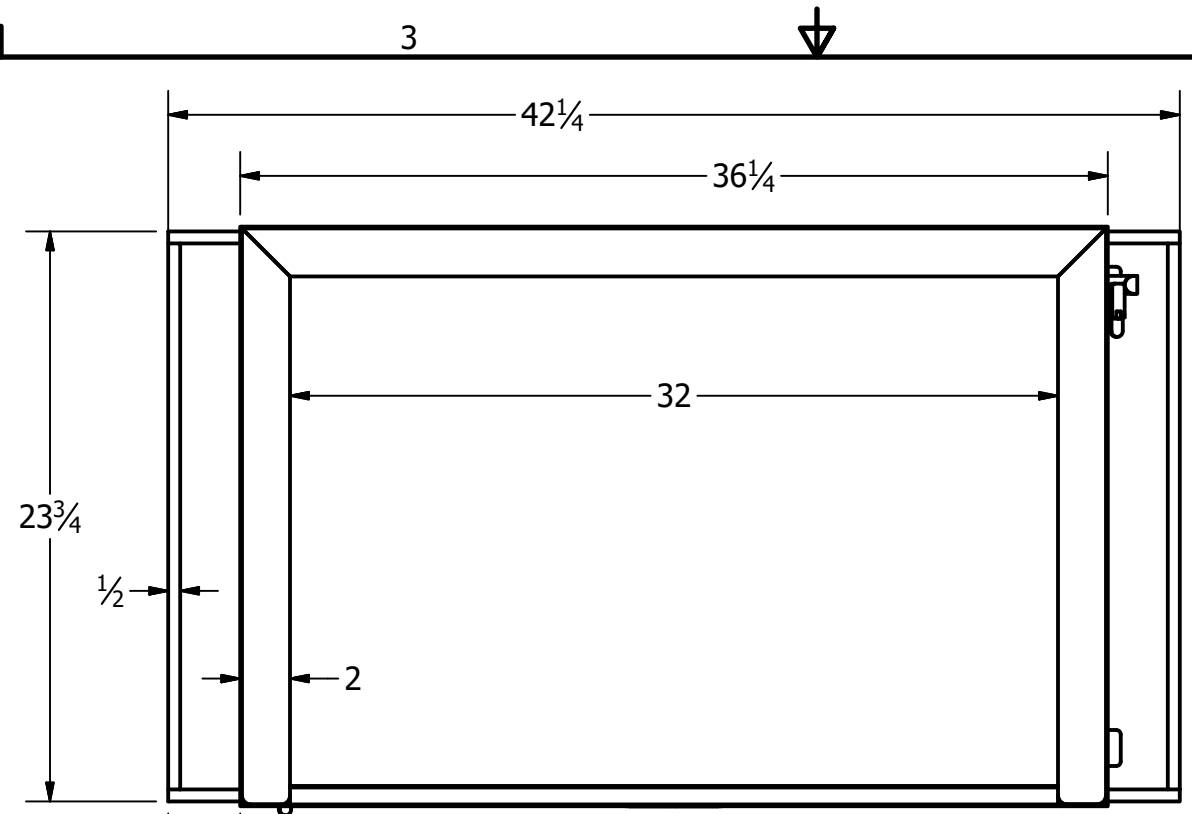

**J&R MANUFACTURING
WOOD CART**

**J&R PART NUMBER:
9577**

PLAN ELEVATION

ORTHOGRAPHIC

LEFT SIDE

FRONT ELEVATION

J&R Manufacturing			
TITLE Standard Stainless Steel Wood Cart - J&R Part Number: 9577			
DRAWN S. Higgins		DATE 7/10/2017	
SIZE B	DWG NO 11122 - Wood Cart - PN 9577 - V2	REV V2	
SCALE VIEW1 SCALE 1/8	SHEET 1 OF 1		