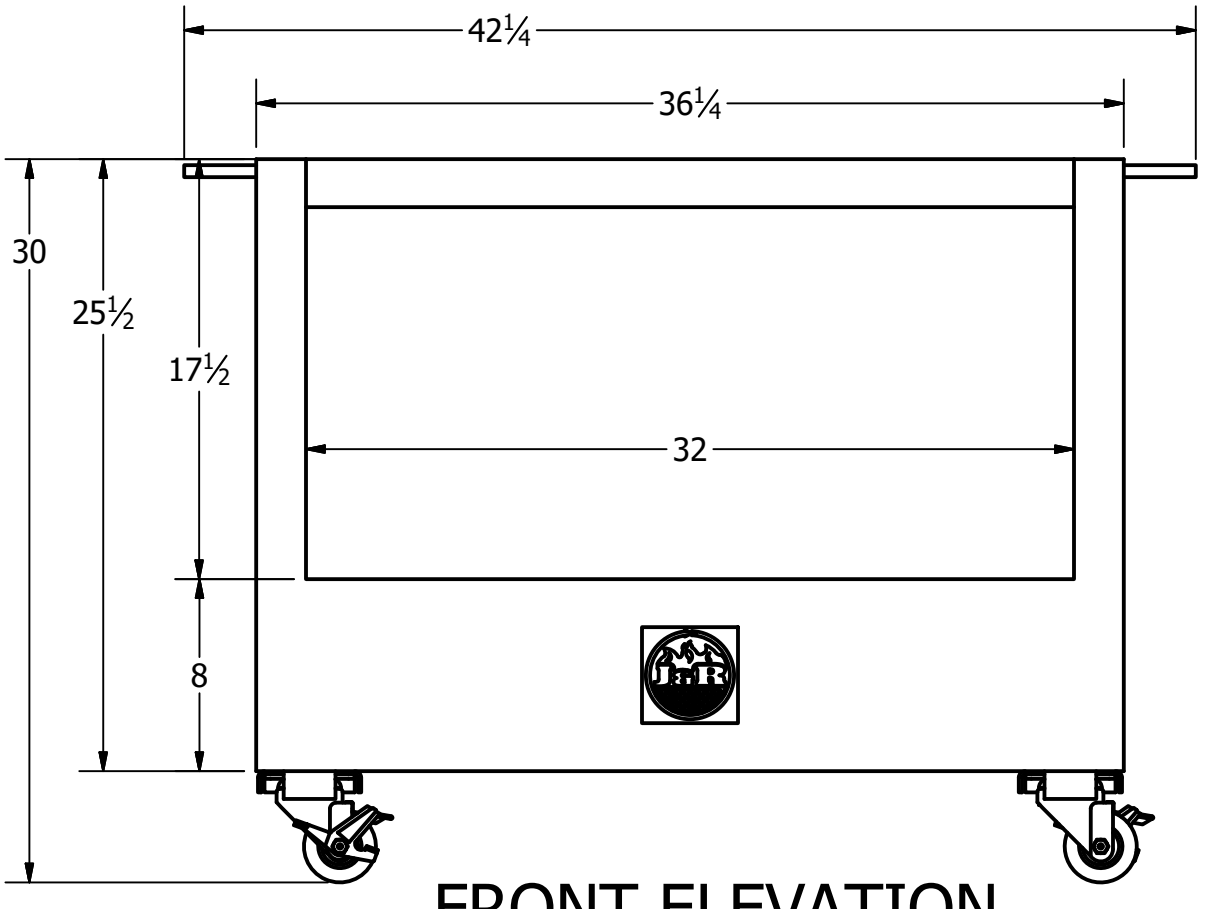

**J&R MANUFACTURING
WOOD CART**

**J&R PART NUMBER:
9577**

PLAN ELEVATION

ORTHOGRAPHIC

LEFT SIDE

FRONT ELEVATION

J&R Manufacturing			
TITLE Standard Stainless Steel Wood Cart - J&R Part Number: 9577			
DRAWN S. Higgins		DATE 7/10/2017	
SIZE B	DWG NO 11122 - Wood Cart - PN 9577 - V2	REV V2	
SCALE VIEW1 SCALE 1/8	SHEET 1 OF 1		