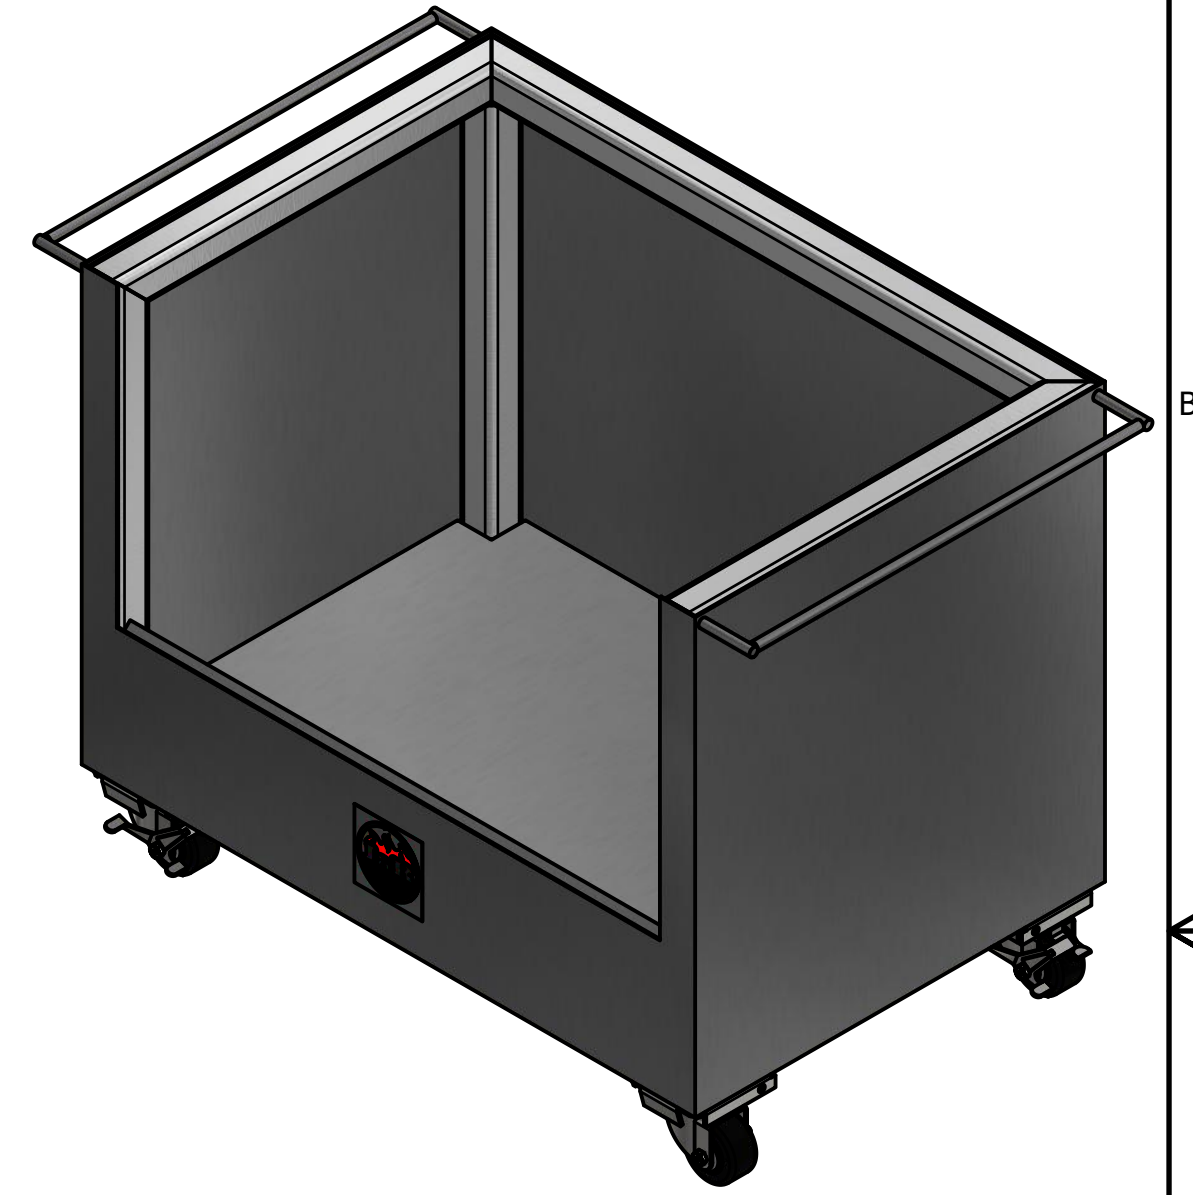

**J&R MANUFACTURING
WOOD CART**

**J&R PART NUMBER:
9577**

PLAN ELEVATION

ORTHOGRAPHIC

LEFT SIDE

FRONT ELEVATION

J&R Manufacturing			
TITLE Standard Stainless Steel Wood Cart - J&R Part Number: 9577			
DRAWN S. Higgins		DATE 7/10/2017	
SIZE B	DWG NO 11122 - Wood Cart - PN 9577 - V2	REV V2	
SCALE VIEW1 SCALE 1/8	SHEET 1 OF 1		