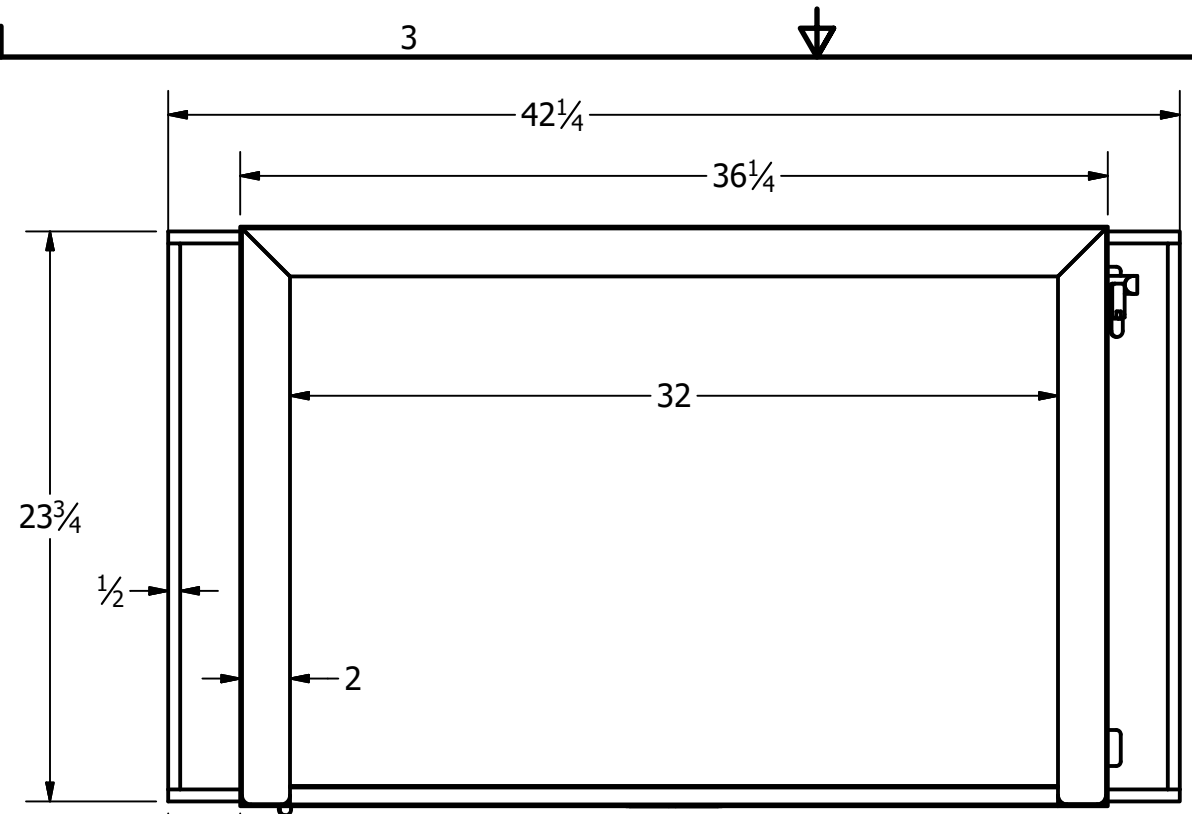

**J&R MANUFACTURING
WOOD CART**

**J&R PART NUMBER:
9577**

PLAN ELEVATION

ORTHOGRAPHIC

LEFT SIDE

FRONT ELEVATION

J&R Manufacturing, Inc.			
TITLE Standard Stainless Steel Wood Cart - J&R Part Number: 9577			
DRAWN S. Higgins		DATE 7/10/2017	
SIZE B	DWG NO 11122 - Wood Cart - PN 9577 - V2	REV V2	
SCALE VIEW1 SCALE 1/8	SHEET 1 OF 1		