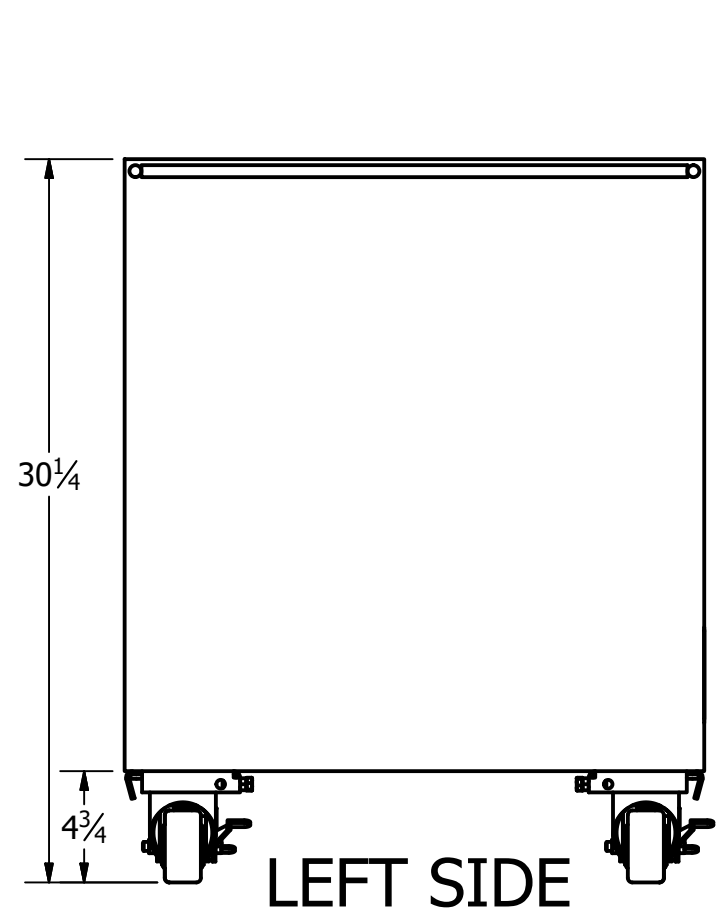

**J&R MANUFACTURING
WOOD CART**

**J&R PART NUMBER:
9577**

PLAN ELEVATION

ORTHOGRAPHIC

LEFT SIDE

FRONT ELEVATION

J&R Manufacturing, Inc.			
TITLE Standard Stainless Steel Wood Cart - J&R Part Number: 9577			
DRAWN S. Higgins		DATE 7/10/2017	
SIZE B	DWG NO 11122 - Wood Cart - PN 9577 - V2	REV V2	
SCALE VIEW1 SCALE 1/8	SHEET 1 OF 1		