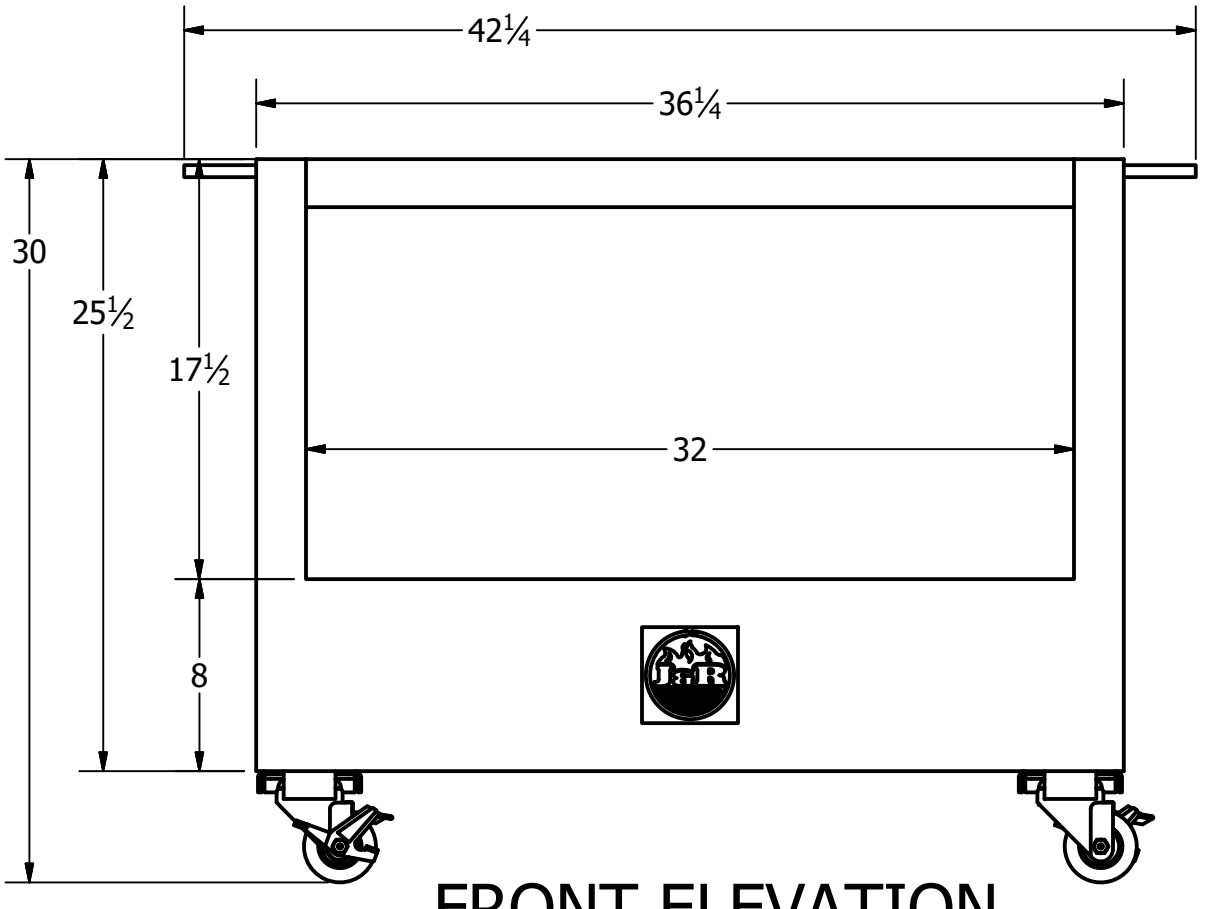

**J&R MANUFACTURING
WOOD CART**

**J&R PART NUMBER:
9577**

PLAN ELEVATION

ORTHOGRAPHIC

LEFT SIDE

FRONT ELEVATION

J&R Manufacturing, Inc.			
TITLE Standard Stainless Steel Wood Cart - J&R Part Number: 9577			
DRAWN S. Higgins		DATE 7/10/2017	
SIZE B	DWG NO 11122 - Wood Cart - PN 9577 - V2	REV V2	
SCALE VIEW1 SCALE 1/8	SHEET 1 OF 1		