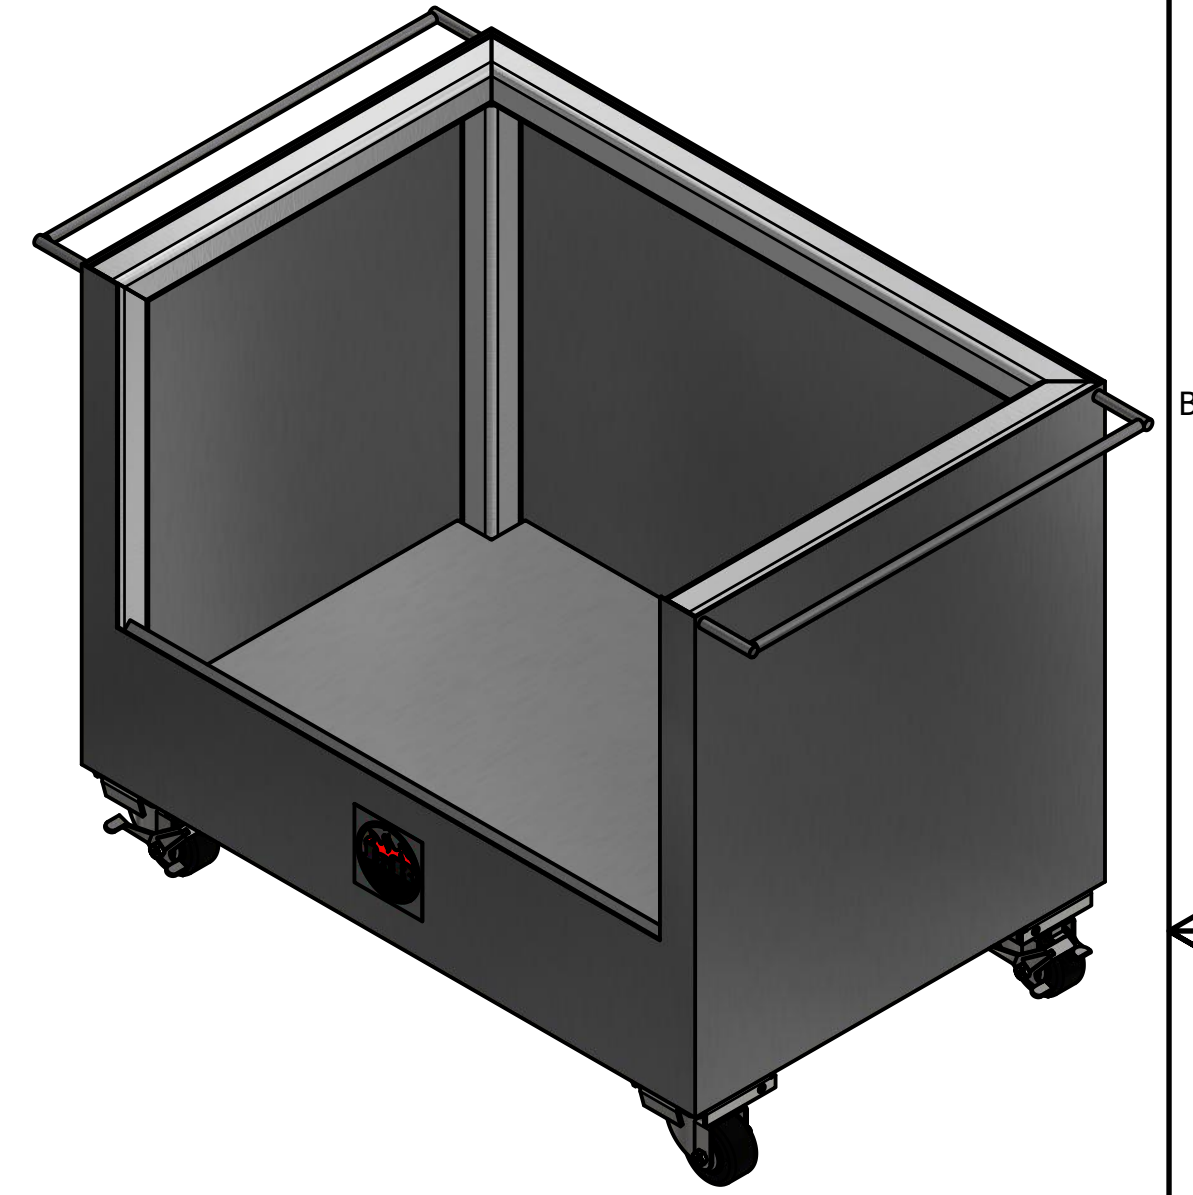

**J&R MANUFACTURING
WOOD CART**

**J&R PART NUMBER:
9577**

PLAN ELEVATION

ORTHOGRAPHIC

LEFT SIDE

FRONT ELEVATION

J&R Manufacturing, Inc.			
TITLE Standard Stainless Steel Wood Cart - J&R Part Number: 9577			
DRAWN S. Higgins		DATE 7/10/2017	
SIZE B	DWG NO 11122 - Wood Cart - PN 9577 - V2	REV V2	
SCALE VIEW1 SCALE 1/8	SHEET 1 OF 1		